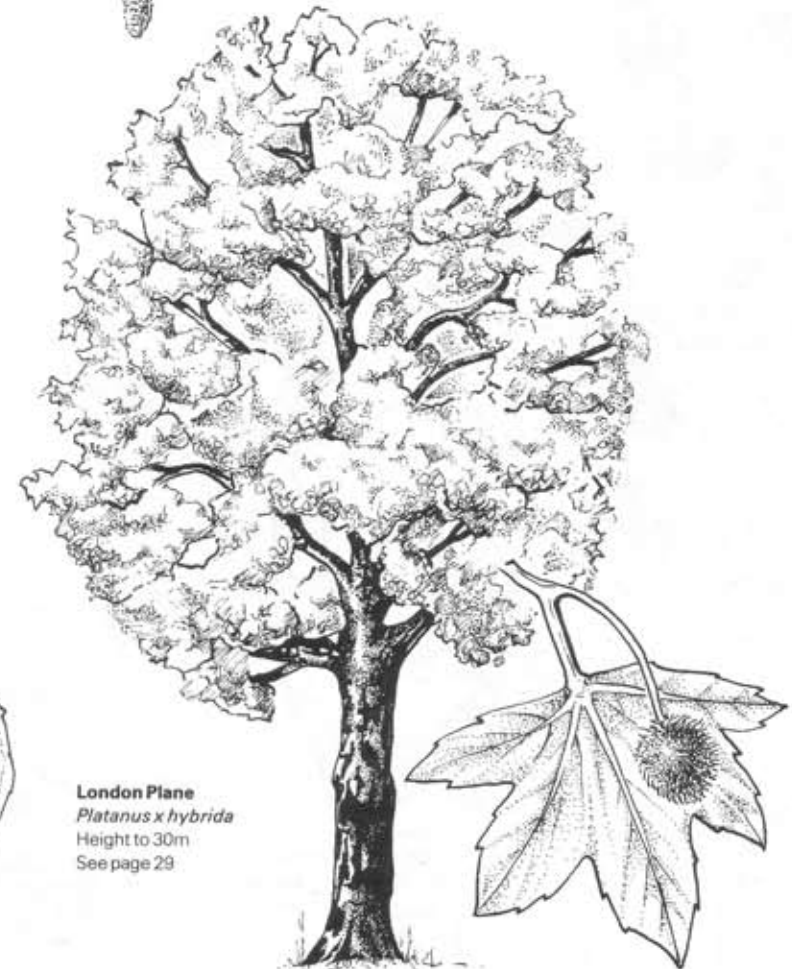

**Lombardy poplar**  
*Populus nigra italica*  
Height to 30m  
Catkins in April

**Rowan**  
*Sorbus aucuparia*  
Height to 20m  
See page 28

**Common alder**  
*Alnus glutinosa*  
Height 622m  
Male catkins  
Female catkins

**Silver birch**  
*Betula pendula*  
Height to 30m

Fruiting catkin

Winged seed

**Elder**  
*Sambucus nigra*  
Height to 9m  
Autumn berries see  
page 28

**London Plane**  
*Platanus x hybrida*  
Height to 30m  
See page 29